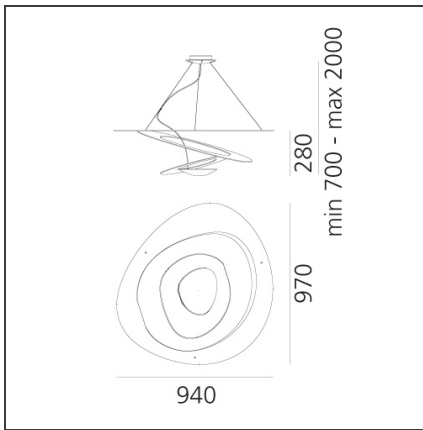

Pirce Suspension LED 2700K White

IP20

Dimmerable: + -

DESIGN BY

Giuseppe Maurizio Scutellà

DESCRIPTION

Suspension lamp in painted aluminium. Opening out of a slim disk are fluttering spirals, which fall gently downwards, creating magical effects of form and light.

TECHNICAL DRAWINGS

FEATURES

Article Code:	1254W10A	Material:	Aluminum
Colour:	White	Series:	Design
Installation:	Suspension	Area contract:	Residential
Environment:	Indoor	Emission:	Indirect

DIMENSIONS

Length:	cm 94	Glow Wire Test:	650
Width:	cm 97		
Height:	cm 28		
Max Height from ceiling:	cm 200		