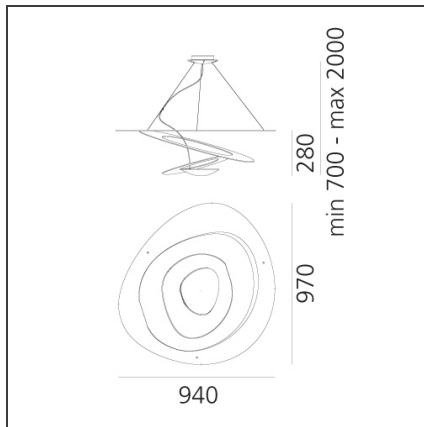

TECHNICAL DRAWINGS

FEATURES

Article Code:	1254120A	Material:	Aluminum
Colour:	Gold	Series:	Design
Installation:	Suspension	Area contract:	Residential
Environment:	Indoor	Emission:	Indirect

DIMENSIONS

Length:	cm 94	Glow Wire Test:	650
Width:	cm 97		
Height:	cm 28		
Max Height from ceiling:	cm 200		