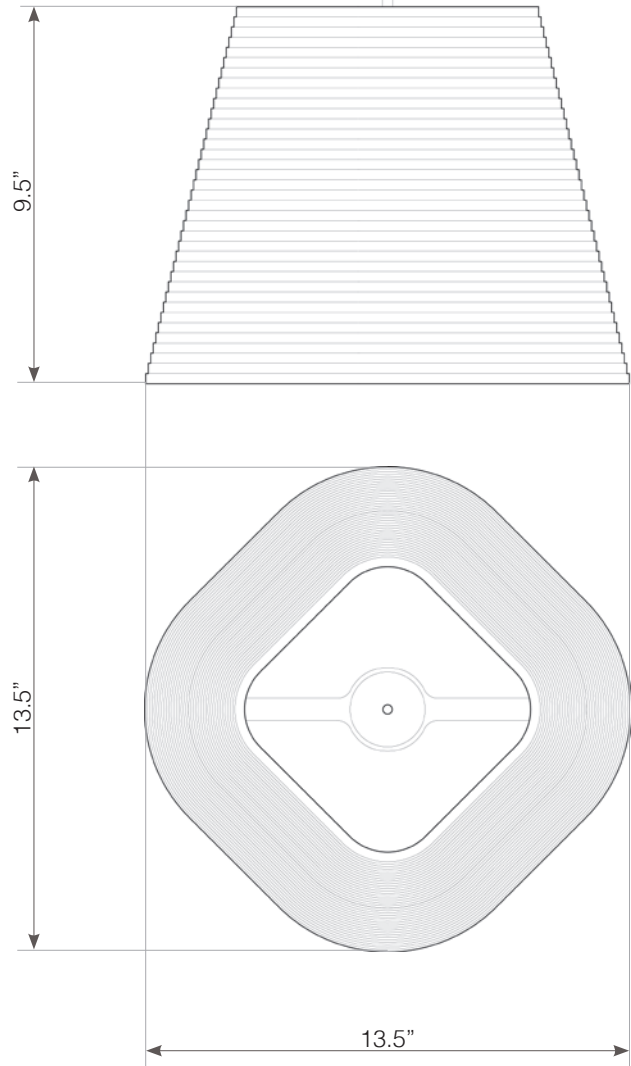

3220 1st ave s #400, seattle, wa 98134 | 206.420.3912  
seattle@graypants.com | graypants.com

**hardwired cord set + ceiling canopy**

*INCLUDES 8' CORD AND POWDER COATED STEEL CANOPY (5" FOR E26/GU24, 8" FOR GX24Q). CORDS AVAILABLE IN BLACK OR WHITE. CUSTOM CORD LENGTHS ARE AVAILABLE FOR AN ADDITIONAL CHARGE.*