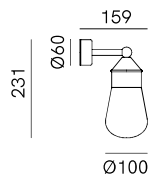

Drop mini combines beauty with installation versatility, allowing you to create evocative atmospheres in any space, giving life to unique compositions.

Drop mini, 270.44..OOT

on the right:
Drop mini, 270.43.OOT

Drop Mini

NEW COLLECTIONS 2023

270.42.OOT

1 x Max 10W LED E14 - IP 65

270.43.OOT

1 x Max 10W LED E14 - IP 65

270.44.OOT

1 x Max 10W LED E14 - IP 65