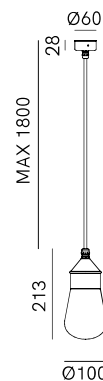

on the left:
Drop mini, 270.42.OOT

Drop Mini

Drop Mini

Drop mini unisce bellezza a versatilità di installazione, permettendo di creare atmosfere suggestive in ogni spazio dando vita a composizioni uniche.

Drop mini combines beauty with installation versatility, allowing you to create evocative atmospheres in any space, giving life to unique compositions.

Drop mini, 270.44..OOT

on the right:
Drop mini, 270.43.OOT

Drop Mini

NEW COLLECTIONS 2023

270.42.OOT

1 x Max 10W LED E14 - IP 65

270.43.OOT

1 x Max 10W LED E14 - IP 65

270.44.OOT

1 x Max 10W LED E14 - IP 65