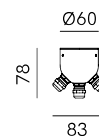

Drop Mini

NEW COLLECTIONS 2023

270.42.OOT

1 x Max 10W LED E14 - IP 65

270.43.OOT

1 x Max 10W LED E14 - IP 65

270.44.OOT

1 x Max 10W LED E14 - IP 65