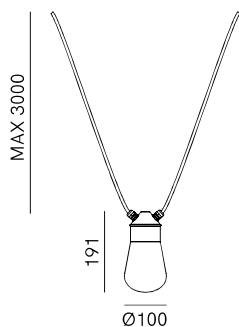

Every element of Drop mini has been carefully and precisely redesigned to offer a higher IP rating, ensuring greater waterproofing.

Ogni Drop mini, con la sua forma elegante e senza tempo, è stata progettata per resistere alle condizioni più avverse, senza comprometterne l'estetica. L'IP65 garantisce che ogni elemento sia completamente protetto contro la polvere sottile e i getti d'acqua provenienti da qualsiasi direzione.

Every Drop mini, with its elegant and timeless shape, has been designed to withstand the harshest conditions without compromising its aesthetic appeal. The IP65 rating ensures that each element is fully protected against fine dust and water jets from any direction.

Drop mini combines beauty with installation versatility, allowing you to create evocative atmospheres in any space, giving life to unique compositions.

Drop mini, 270.44..OOT

on the right:
Drop mini, 270.43.OOT

Drop Mini

NEW COLLECTIONS 2023

270.42.OOT

1 x Max 10W LED E14 - IP 65

270.43.OOT

1 x Max 10W LED E14 - IP 65

270.44.OOT

1 x Max 10W LED E14 - IP 65